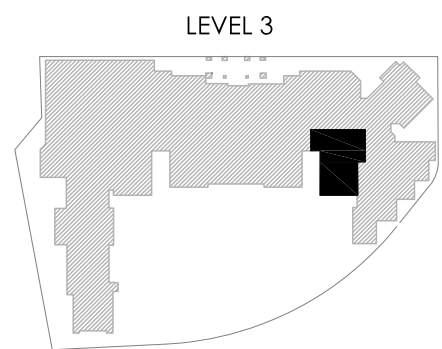

PLEASE NOTE THAT ENLARGED PLAN IS ROTATED 90 DEGREES 

VAIL MOUNTAIN 