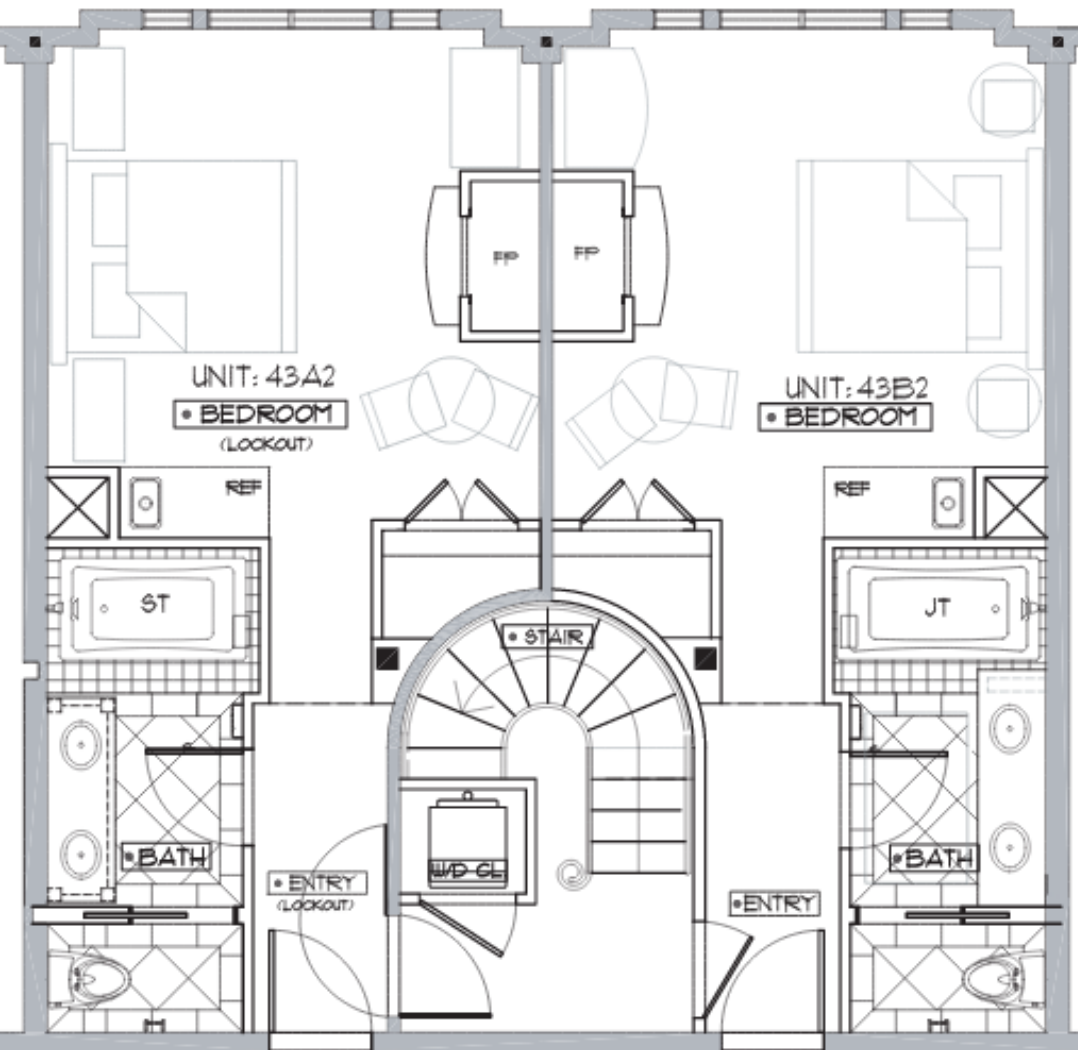

Unit #43

3 Bedrooms, 3 Bathrooms

Floor 2/3 Square Footage: 1824

Second Level Plan

Third Level Plan