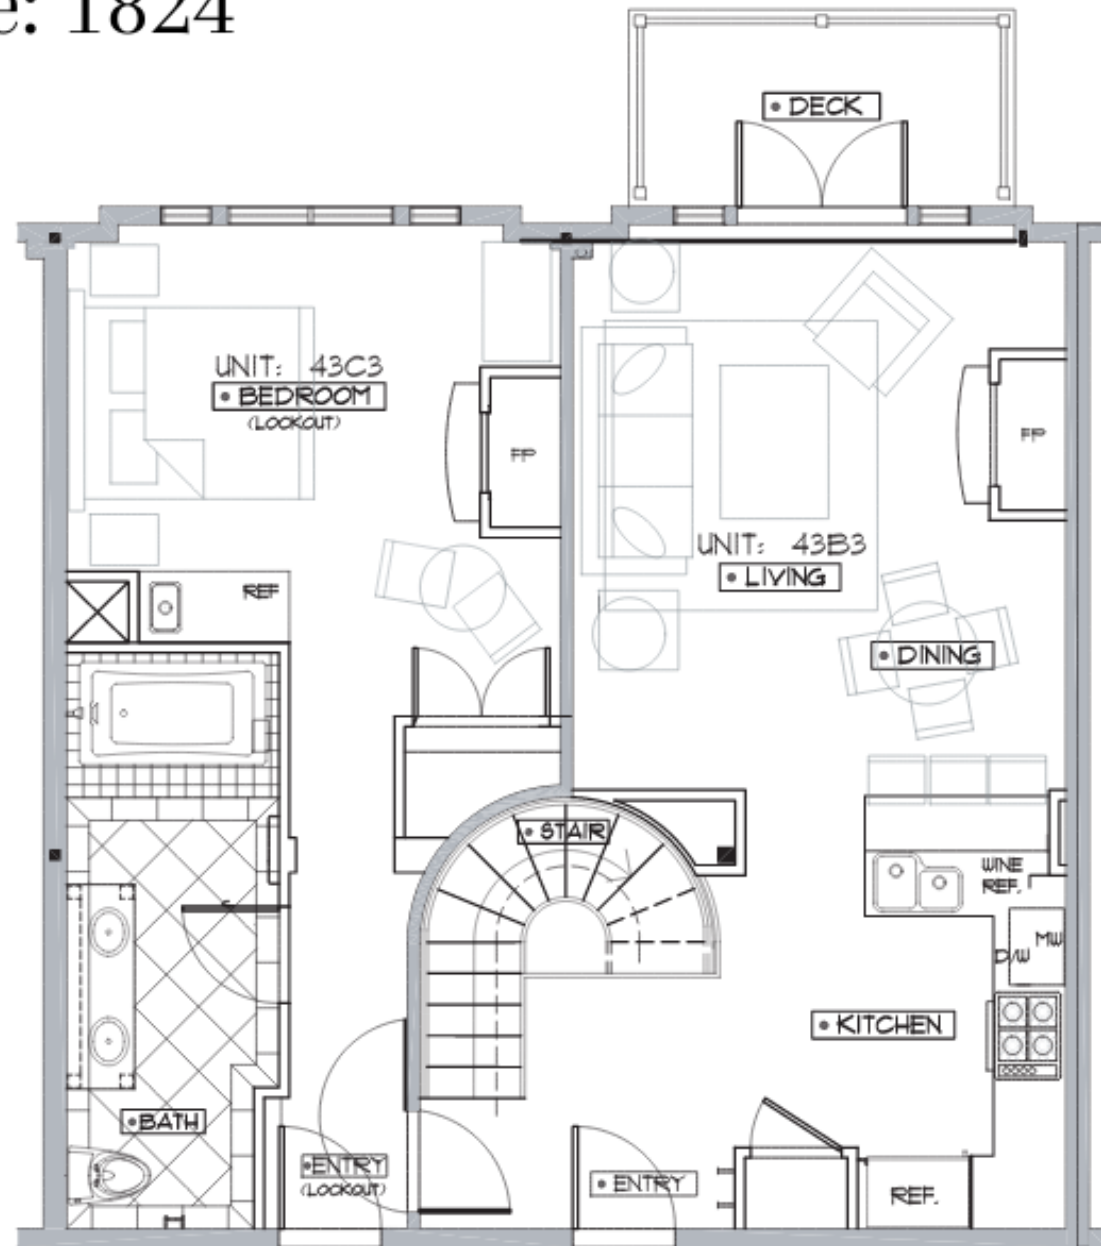

Unit #43

3 Bedrooms, 3 Bathrooms

Floor 2/3 Square Footage: 1824

Second Level Plan

Third Level Plan